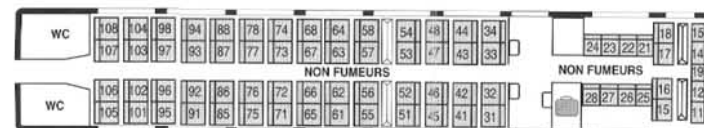

# TGV ATLANTIQUE SEATING PLAN

**COACH 1 FIRST CLASS NO SMOKING**

**COACH 6 SECOND CLASS SMOKING**

**COACH 2 FIRST CLASS NO SMOKING**

**COACH 7 SECOND CLASS NO SMOKING**

**COACH 3 FIRST CLASS SMOKING**

**COACH 9 SECOND CLASS NO SMOKING**

**COACH 4 BAR SECOND CLASS NO SMOKING**

**COACH 10 SECOND CLASS NO SMOKING**

**COACH 5 & 8 SECOND CLASS SMOKING**

**Bagages** Luggage    **Rest.** Restauration area    **Air détente** Relaxing area    **Nurserie** Baby changing room  
**Routes Paris – Western France**