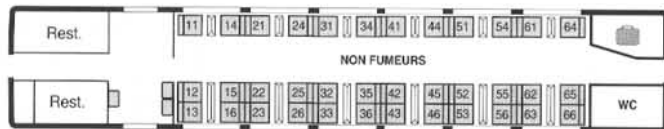

# TGV ATLANTIQUE SEATING PLAN

**COACH 1 FIRST CLASS NO SMOKING**

**COACH 6 SECOND CLASS SMOKING**

**COACH 2 FIRST CLASS NO SMOKING**

**COACH 7 SECOND CLASS NO SMOKING**

**COACH 3 FIRST CLASS SMOKING**

**COACH 9 SECOND CLASS NO SMOKING**

**COACH 4 BAR SECOND CLASS NO SMOKING**

**COACH 10 SECOND CLASS NO SMOKING**

**COACH 5 & 8 SECOND CLASS SMOKING**

**Bagages** Luggage    **Rest.** Restauration area    **Air détente** Relaxing area    **Nurserie** Baby changing room  
**Routes Paris – Western France**