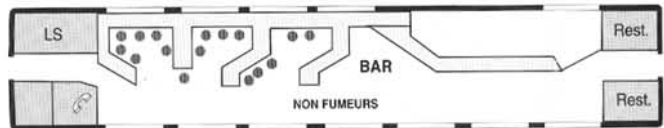

# TGV ATLANTIQUE SEATING PLAN

**COACH 1 FIRST CLASS NO SMOKING**

**COACH 6 SECOND CLASS SMOKING**

**COACH 2 FIRST CLASS NO SMOKING**

**COACH 7 SECOND CLASS NO SMOKING**

**COACH 3 FIRST CLASS SMOKING**

**COACH 9 SECOND CLASS NO SMOKING**

**COACH 4 BAR SECOND CLASS NO SMOKING**

**COACH 10 SECOND CLASS NO SMOKING**

**COACH 5 & 8 SECOND CLASS SMOKING**

**Bagages** Luggage    **Rest.** Restauration area    **Air détente** Relaxing area    **Nurserie** Baby changing room  
**Routes Paris – Western France**