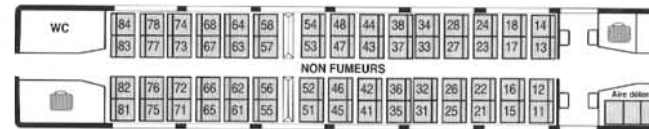

# TGV ATLANTIQUE SEATING PLAN

**COACH 1 FIRST CLASS NO SMOKING**

**COACH 6 SECOND CLASS SMOKING**

**COACH 2 FIRST CLASS NO SMOKING**

**COACH 7 SECOND CLASS NO SMOKING**

**COACH 3 FIRST CLASS SMOKING**

**COACH 9 SECOND CLASS NO SMOKING**

**COACH 4 BAR SECOND CLASS NO SMOKING**

**COACH 10 SECOND CLASS NO SMOKING**

**COACH 5 & 8 SECOND CLASS SMOKING**

**Bagages** Luggage    **Rest.** Restauration area    **Air détente** Relaxing area    **Nurserie** Baby changing room  
**Routes Paris – Western France**