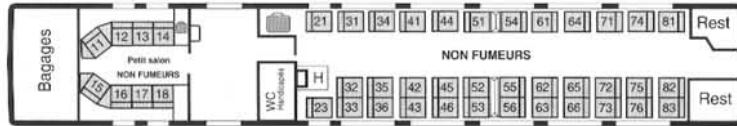

# TGV ATLANTIQUE SEATING PLAN

**COACH 1 FIRST CLASS NO SMOKING**

**COACH 6 SECOND CLASS SMOKING**

**COACH 2 FIRST CLASS NO SMOKING**

**COACH 7 SECOND CLASS NO SMOKING**

**COACH 3 FIRST CLASS SMOKING**

**COACH 9 SECOND CLASS NO SMOKING**

**COACH 4 BAR SECOND CLASS NO SMOKING**

**COACH 10 SECOND CLASS NO SMOKING**

**COACH 5 & 8 SECOND CLASS SMOKING**

**Bagages** Luggage    **Rest.** Restauration area    **Air détente** Relaxing area    **Nurserie** Baby changing room  
**Routes Paris – Western France**