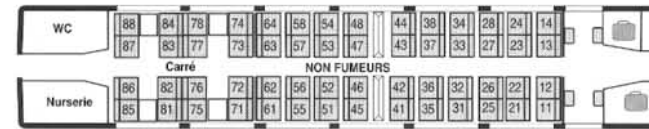

# TGV ATLANTIQUE SEATING PLAN

**COACH 1 FIRST CLASS NO SMOKING**

**COACH 6 SECOND CLASS SMOKING**

**COACH 2 FIRST CLASS NO SMOKING**

**COACH 7 SECOND CLASS NO SMOKING**

**COACH 3 FIRST CLASS SMOKING**

**COACH 9 SECOND CLASS NO SMOKING**

**COACH 4 BAR SECOND CLASS NO SMOKING**

**COACH 10 SECOND CLASS NO SMOKING**

**COACH 5 & 8 SECOND CLASS SMOKING**

**Bagages** Luggage    **Rest.** Restauration area    **Air détente** Relaxing area    **Nurserie** Baby changing room  
**Routes Paris – Western France**