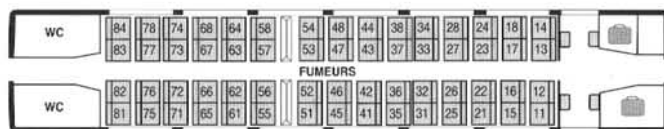

# TGV ATLANTIQUE SEATING PLAN

**COACH 1 FIRST CLASS NO SMOKING**

**COACH 6 SECOND CLASS SMOKING**

**COACH 2 FIRST CLASS NO SMOKING**

**COACH 7 SECOND CLASS NO SMOKING**

**COACH 3 FIRST CLASS SMOKING**

**COACH 9 SECOND CLASS NO SMOKING**

**COACH 4 BAR SECOND CLASS NO SMOKING**

**COACH 10 SECOND CLASS NO SMOKING**

**COACH 5 & 8 SECOND CLASS SMOKING**

**Bagages** Luggage    **Rest.** Restauration area    **Air détente** Relaxing area    **Nurserie** Baby changing room  
**Routes Paris – Western France**