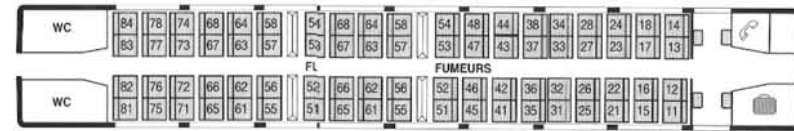

# TGV ATLANTIQUE SEATING PLAN

**COACH 1 FIRST CLASS NO SMOKING**

**COACH 6 SECOND CLASS SMOKING**

**COACH 2 FIRST CLASS NO SMOKING**

**COACH 7 SECOND CLASS NO SMOKING**

**COACH 3 FIRST CLASS SMOKING**

**COACH 9 SECOND CLASS NO SMOKING**

**COACH 4 BAR SECOND CLASS NO SMOKING**

**COACH 10 SECOND CLASS NO SMOKING**

**COACH 5 & 8 SECOND CLASS SMOKING**

**Bagages** Luggage    **Rest.** Restauration area    **Air détente** Relaxing area    **Nurserie** Baby changing room  
**Routes Paris – Western France**