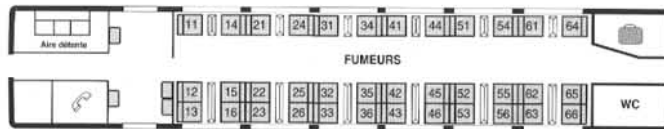

# TGV ATLANTIQUE SEATING PLAN

**COACH 1 FIRST CLASS NO SMOKING**

**COACH 6 SECOND CLASS SMOKING**

**COACH 2 FIRST CLASS NO SMOKING**

**COACH 7 SECOND CLASS NO SMOKING**

**COACH 3 FIRST CLASS SMOKING**

**COACH 9 SECOND CLASS NO SMOKING**

**COACH 4 BAR SECOND CLASS NO SMOKING**

**COACH 10 SECOND CLASS NO SMOKING**

**COACH 5 & 8 SECOND CLASS SMOKING**

**Bagages** Luggage    **Rest.** Restauration area    **Air détente** Relaxing area    **Nurserie** Baby changing room  
**Routes Paris – Western France**